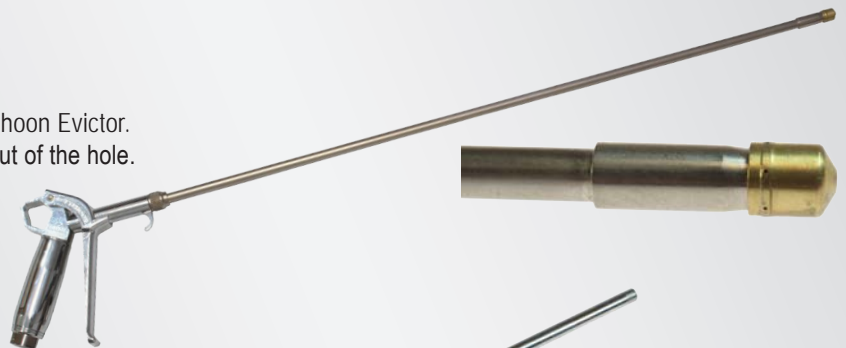

Typhoon[™] Blow Gun

The Ultimate Blow Gun!
High Flow! Maximum Power!

The Typhoon Series is Coilhose Pneumatics' most powerful handheld blow gun. With three different models, the Typhoon has established itself as a proven, powerful tool for professionals.

Typhoon Caddy

The Typhoon Caddy holds your Typhoon Blow Gun and tips when not in use. The magnet on the back secures it to metal surfaces in a work space, keeping it handy and close by when needed. The Caddy can also be mounted to surfaces using fasteners.

Typhoon Nozzles

Item	Description	Item	Description
EXT-1-DL	1" Extension Female Coupling	HFN-BT11-DPB	Typhoon Steel Brush
HFN-00F-DL	High Flow Nozzle, Female Thread	HFN-BT12-DPB	Typhoon Nylon Brush
HFN-00M-DL	High Flow Nozzle, Male Thread	HFN-PT-DPB	Typhoon Laval Flow Nozzle
HFN-11F-DL	Pro High Flow Nozzle, Female Thread	HFN-ST-DPB	Typhoon Scraper Tip
HFN-11M-DL	Pro High Flow Nozzle, Male Thread	MJN-0-DL	Typhoon Multi-Jet Nozzle
HFN-ADP	Typhoon 1/8" Tip Adapter		

Typhoon Evictor

Clean out holes drilled in cement or other media with the Typhoon Evictor. Featuring a unique tip design that directs the flow of debris out of the hole.

Item	Description
THN24-DPB	Typhoon Evictor Tip
TYP2501-24HN	Typhoon Evictor Blow Gun Assembly